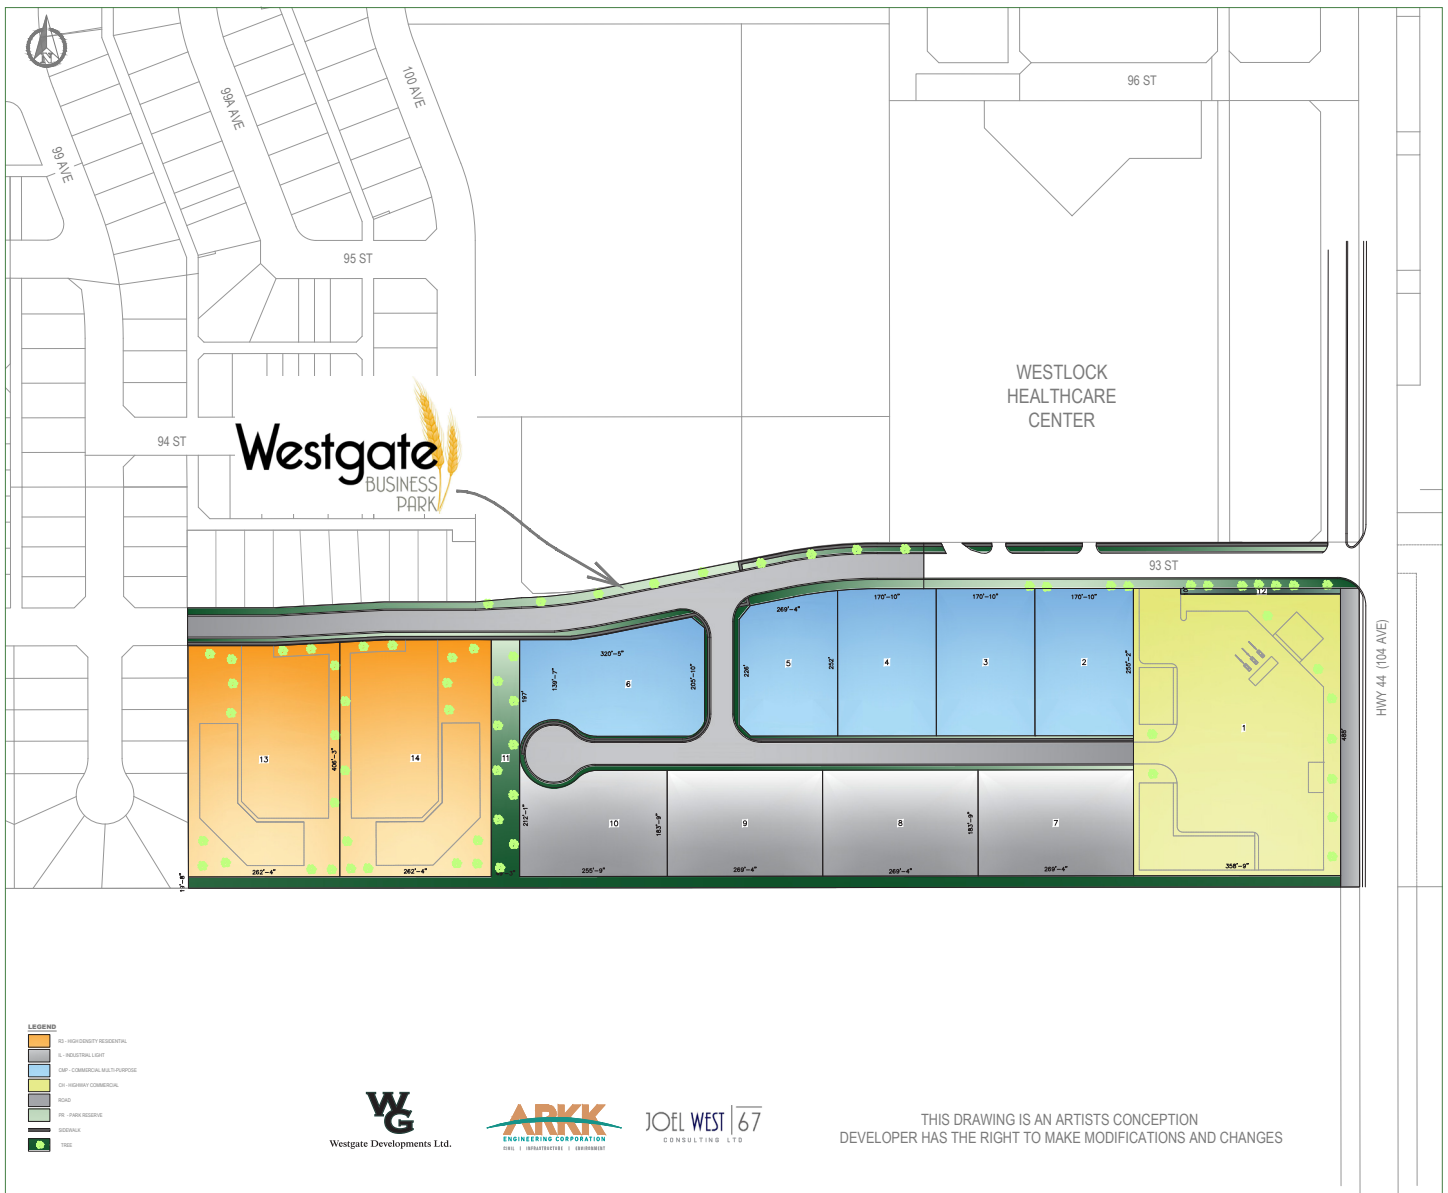

## WESTLOCK ALBERTA

**R-3** Proposed Land Use:  
High Density Residential

**IL** Proposed Land Use:  
Industrial Light

**CMP** Proposed Land Use:  
Commercial Multi-Purpose

**CH** Proposed Land Use:  
Highway Commercial